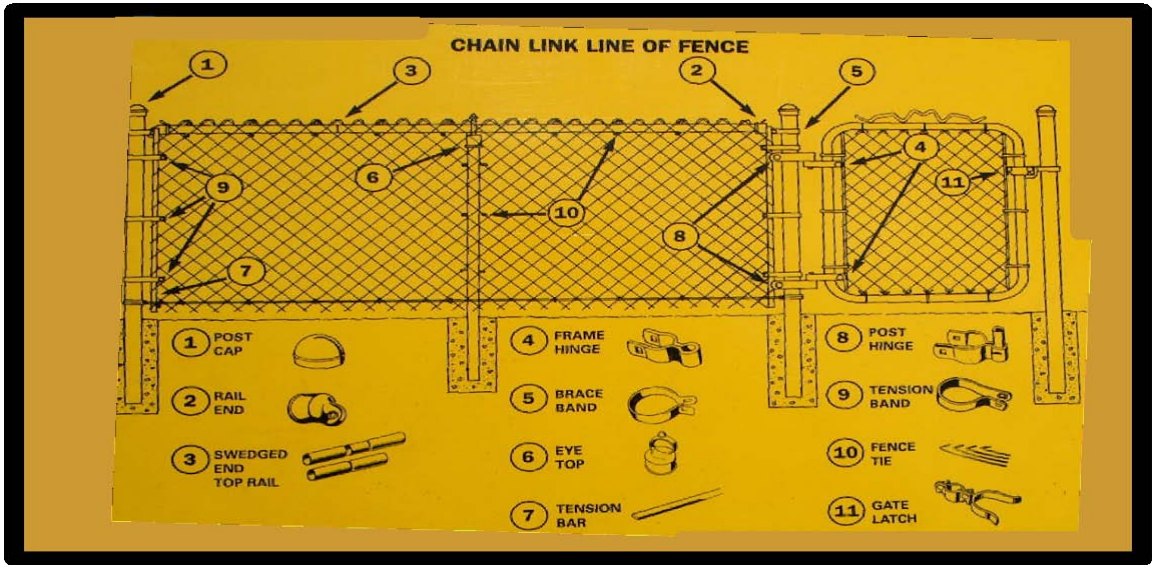

CHAIN LINK FENCING

4'

4' X 50' CHAIN LINK FENCING	1-5/8"x5'6" Line Post	2-3/8"x5'6" Terminal Post	39"x4' Walk Gate	48"x4' Walk Gate	10'x4' Double Drive Gate
					
719400	719410	719416	719470	719476	719482

5'

5' X 50' CHAIN LINK FENCING	1-5/8"x6'6" Line Post	2-3/8"x6'6" Terminal Post	39"x5' Walk Gate	48"x5' Walk Gate	10'x5' Double Drive Gate
					
719402	719412	719418	719472	719478	SPECIAL ORDER

6'

6' X 50' CHAIN LINK FENCING	1-5/8"x7'6" Line Post	2-3/8"x7'6" Terminal Post	39"x6' Walk Gate	48"x6' Walk Gate	10'x6' Double Drive Gate
					
719404	719414	719420	SPECIAL ORDER 719474	719480	SPECIAL ORDER

CHAIN LINK FENCING ACCESSORIES

<p>PANEL CLAMP</p>		<p>TEE KENNEL CLAMP</p>		<p>SWEDGE TOP RAIL 1-3/8"X10'6"</p>		<p>RAIL END</p>
 <p>7104714</p>		 <p>7020357</p>		 <p>719406</p>		 <p>7020431</p>
<p>POST CAP</p>		<p>SLEEVE</p>		<p>EYETOP</p>		<p>Brace Band 2-3/8"</p>
 <p>7020480</p>		 <p>7020423</p>		 <p>719434</p>		 <p>7020498</p>
<p>TENSION BAR</p>		<p>TENSION BAR</p>		<p>TENSION BAR</p>		<p>Tension Band 2-3/8"</p>
 <p>4' fence</p> <p>719464</p>		 <p>5' fence</p> <p>719466</p>		 <p>6' fence</p> <p>719468</p>		 <p>702506</p>
<p>CARRIAGE BOLT 5/16X1-1/4</p>		<p>FORK LATCH</p>		<p>GATE ELL</p>		<p>FENCE TIES</p>
 <p>20 per pk. 7104706</p>		 <p>7114242</p>		 <p>7020324</p>		 <p>30 per bag 7020316</p>
<p>CARRIAGE BOLT 5/16X2-1/2</p>		<p>PLAIN BULLET CAP 2-3/8"</p>		<p>1 WAY BULLET CAP 2-3/8"</p>		<p>2 WAY BULLET CAP 2-3/8"</p>
 <p>20 per pk. 59207</p>		 <p>7020472</p>		 <p>7020464</p>		 <p>7020456</p>