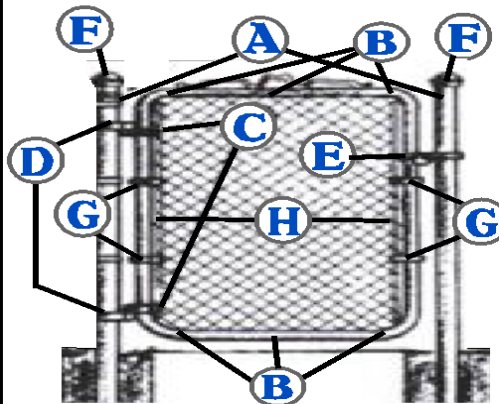

Gate Hinge Kit 2"

15030

Walk Gate Hardware

7020357

DRIVE GATE Hardware

7020340

Walk Gate

A. Terminal Post 2 3/8" dia.

B. Gate Clip

C. Frame Hinge

D. Post Hinge

E. Fork Latch

F. Post Cap

G. Tension Band

H. Tension Bar

Drop Rod Gate Latch