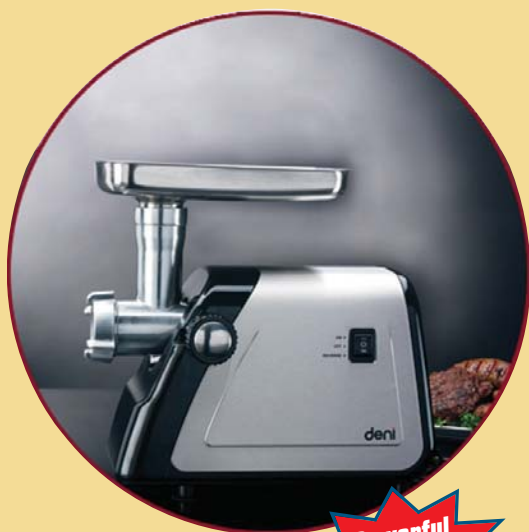

EVERDAY LOW PRICE

9⁹⁹

Coleman Camp Fuel

Gallon. For use with lanterns and stoves. #82079.

We Can Fill Up Your Propane Bottles!

HOME CENTER

1315 E. MAIN MAGNOLIA, AR • (870) 234-6060

Monday thru Friday: 7:00 am to 5:30 pm Saturday: 8:00 am - 1:00 pm

www.sshomecenter.com

SALE
October 5-15, 2011

Process Your Own Wild Game This hunting season!

Reg. 172.99

129⁹⁹

**Powerful
1 HP**

Commercial Food Grinder
Powerful 1 HP (800 Watt) motor. Grinds 3 lbs. of meat per minute. On/Off/Reverse function. Reverse motor frees clogged food without disassembling the grinder. #600162.

EVERDAY LOW PRICE

99⁹⁹

Professional Meat Grinder
Heavy duty 150 watt motor. 3 cutting plates: fine, medium and coarse. Includes 2 sausage attachments (small and large). Easy on/off switch with reverse function. #6058150.